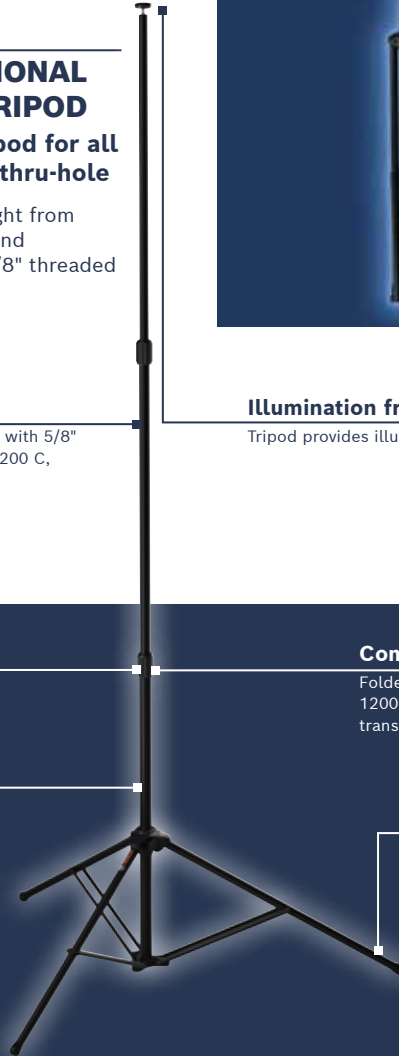

Rubber Covered Legs

No risk of scratching sensitive surfaces thanks to rubber ended legs

TECHNICAL DATA	GLT 300-40 PROFESSIONAL JOBSITE LIGHTING TRIPOD
Max. height	3 m
Compatible with	M10, 5/8" (only thru-hole)
Max load	10 kg
Weight	4 kg
Folded dimensions	1220 x 155 x 155 mm

DESCRIPTION	PART NUMBER	BOSCH LIST PRICE (EX. VAT)	BOSCH LIST PRICE (INC. VAT)
GLT 300-40 (carton) L/Tripod	06188000MT	£142.77	£171.32

Promotions and pricing available from 01/01/2024 to 30/04/2024 or while stocks last. Bosch List Price is for illustrative purposes and dealers shall determine their own resale price.