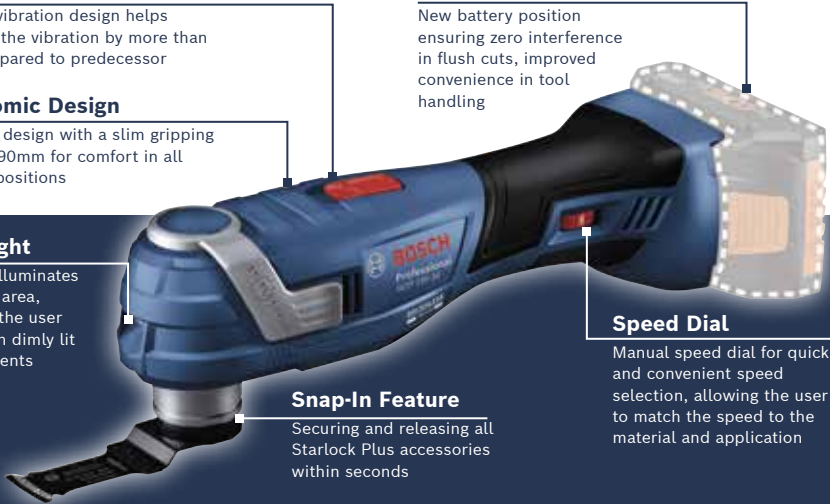

Speed Dial

Manual speed dial for quick and convenient speed selection, allowing the user to match the speed to the material and application

Snap-In Feature

Securing and releasing all Starlock Plus accessories within seconds