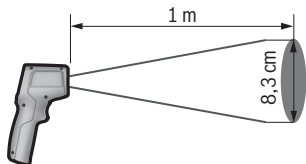

GIS 500 Professional

BOSCH EN - List of materials

Robert Bosch Power Tools GmbH

70538 Stuttgart
GERMANY

www.bosch-pt.com

1 609 92A 5DP (2019.08) T / 1