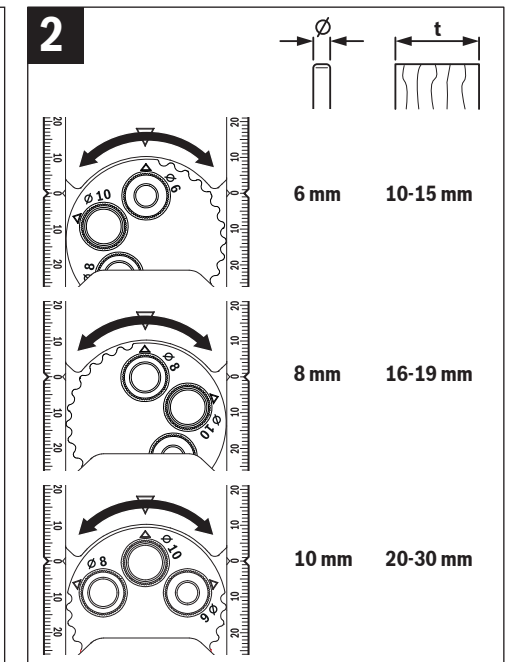

6B

6C

Dowel Drilling Guide

1 609 92A G2D (2026.06) 0 / 4

1 609 92A G2D

Robert Bosch Power Tools GmbH
70538 Stuttgart
GERMANY
www.bosch-pt.com

3

4