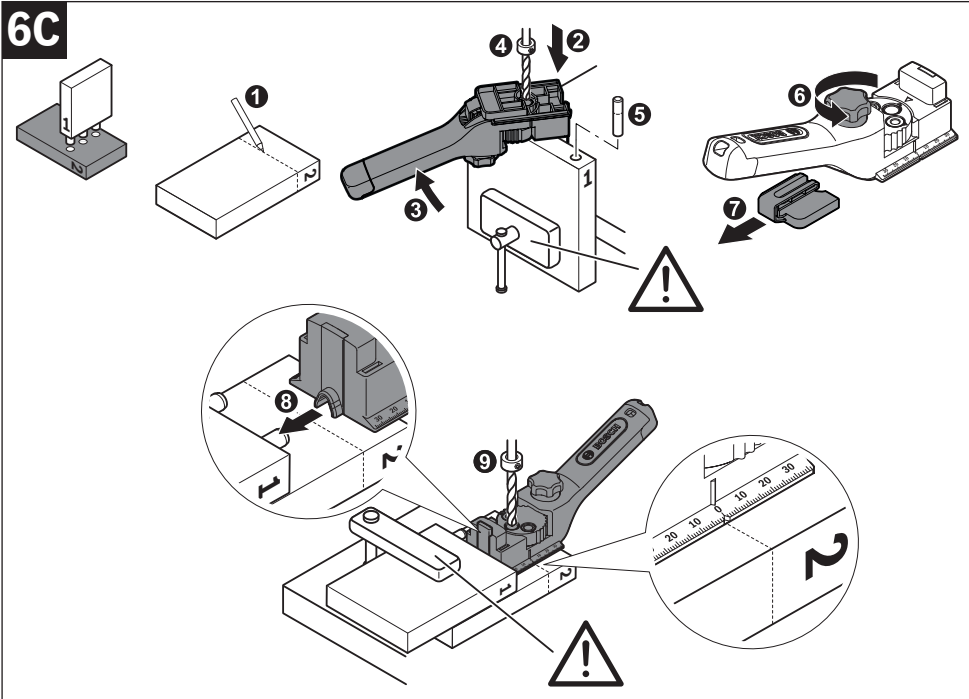

6B

6C

Dowel Drilling Guide

1 609 92A G2D (2026.06) 0 / 4

1 609 92A G2D

Robert Bosch Power Tools GmbH
70538 Stuttgart
GERMANY
www.bosch-pt.com

3

4