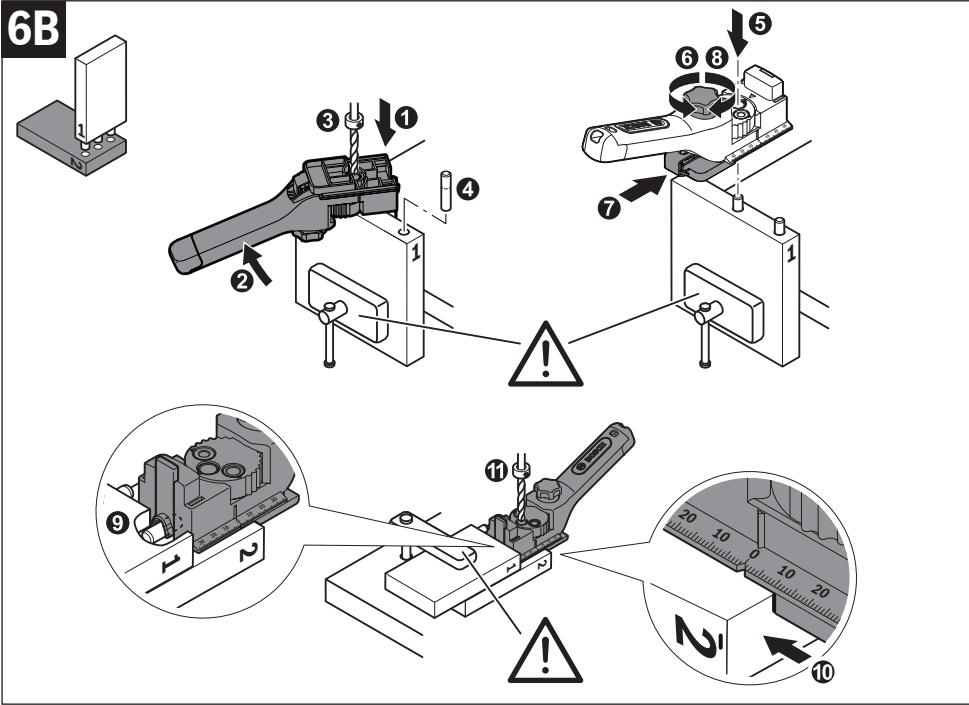

6B

6C

Dowel Drilling Guide

1 609 92A G2D (2026.06) 0 / 4

1 609 92A G2D

Robert Bosch Power Tools GmbH
70538 Stuttgart
GERMANY
www.bosch-pt.com

3

4