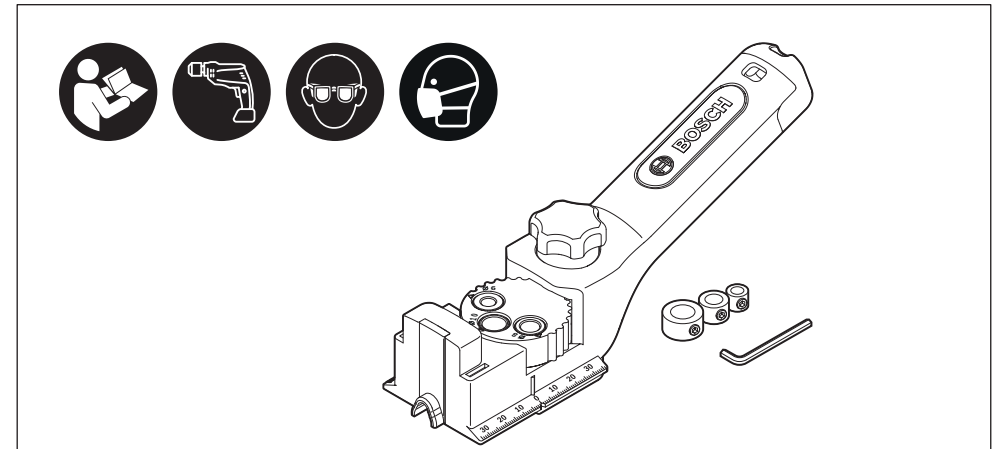

6B

6C

Dowel Drilling Guide

1 609 92A G2D (2026.06) 0 / 4

1 609 92A G2D

Robert Bosch Power Tools GmbH
70538 Stuttgart
GERMANY
www.bosch-pt.com

3

4