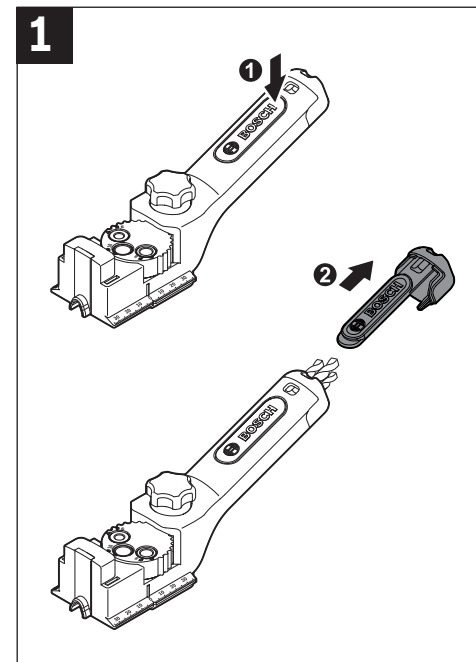

6B

6C

Dowel Drilling Guide

1 609 92A G2D (2026.06) 0 / 4

1 609 92A G2D

Robert Bosch Power Tools GmbH
70538 Stuttgart
GERMANY
www.bosch-pt.com

3

4