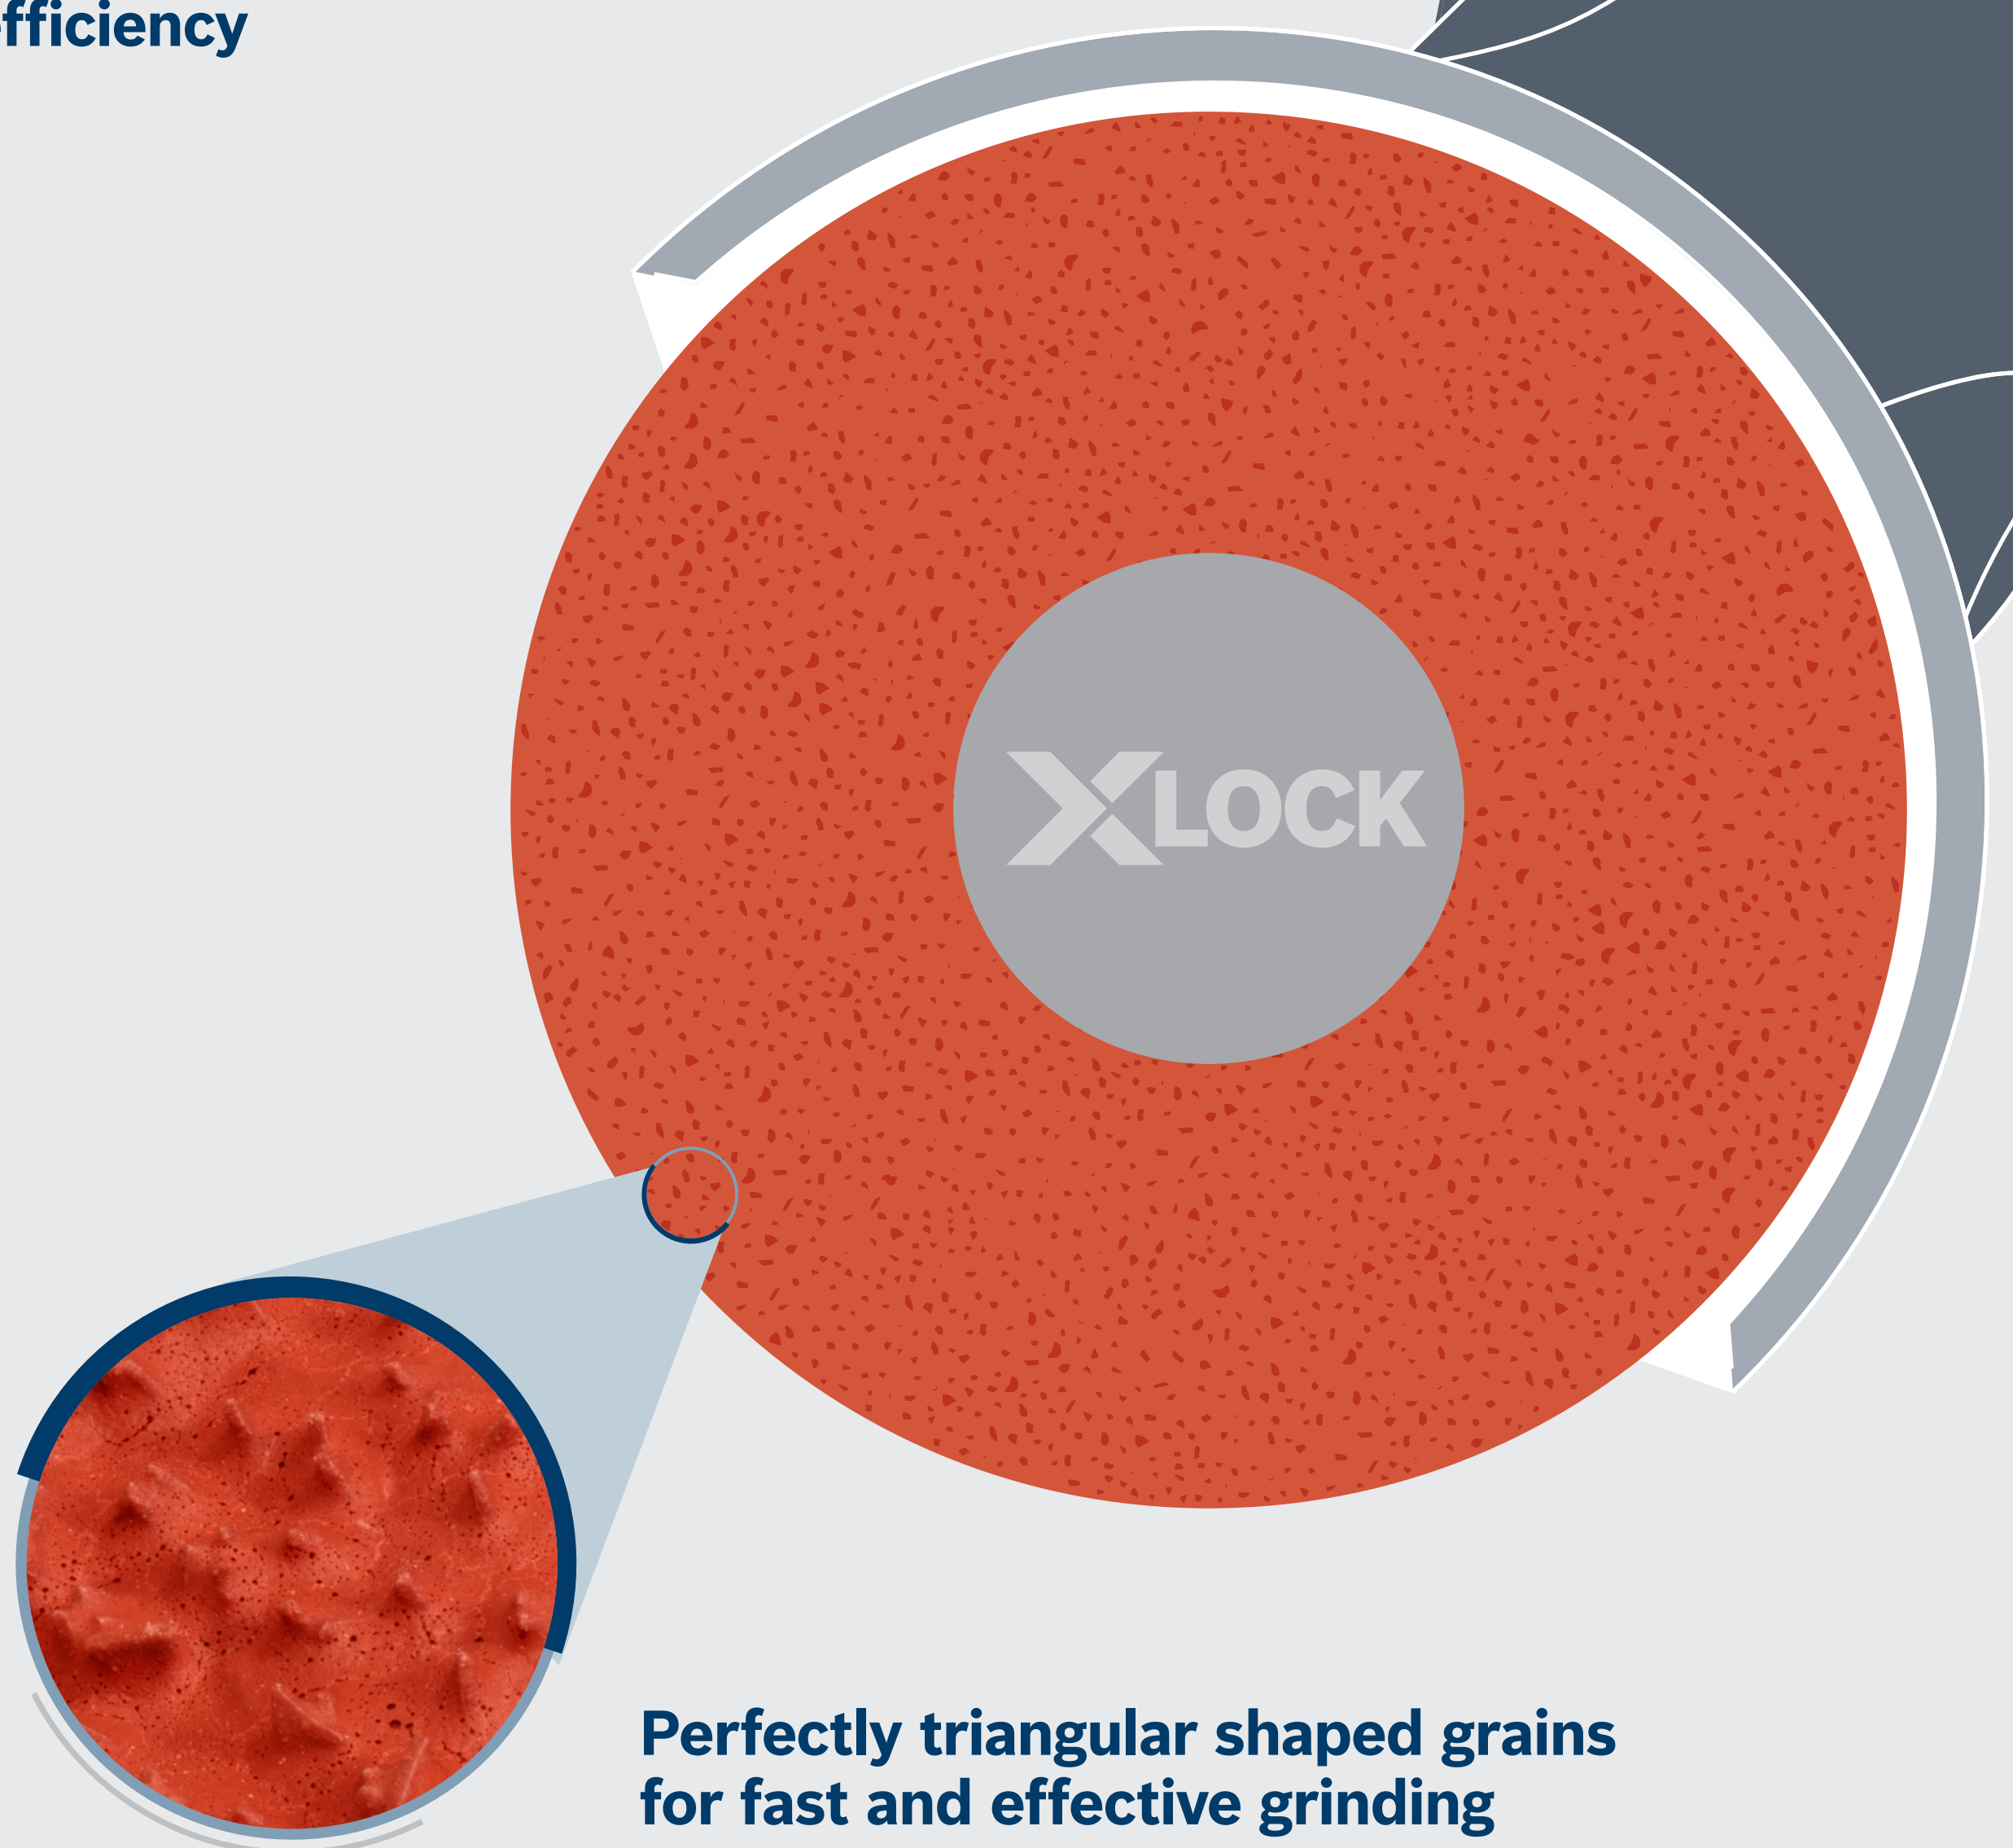

# THE PRISMA TECHNOLOGY ADVANTAGE

Grind faster for maximum efficiency

Perfectly triangular shaped grains for fast and effective grinding

## WHY PRISMA DISCS WORK FASTER

Conventional, crushed grain

FOR METAL GRINDING

Prisma Technology, shaped ceramic grain

## HOW PRISMA INCREASES PRODUCTIVITY

Standard disc

REMOVE 112g OF METAL

EXPERT Prisma Disc

Expert Prisma Disc performs typical steel plate grind 4x faster

**FASTER WORKING WITHOUT COMPROMISING ON QUALITY EQUALS HIGHER PROFITS. WORK THE EXPERT WAY, WITH PRISMA CERAMIC.**