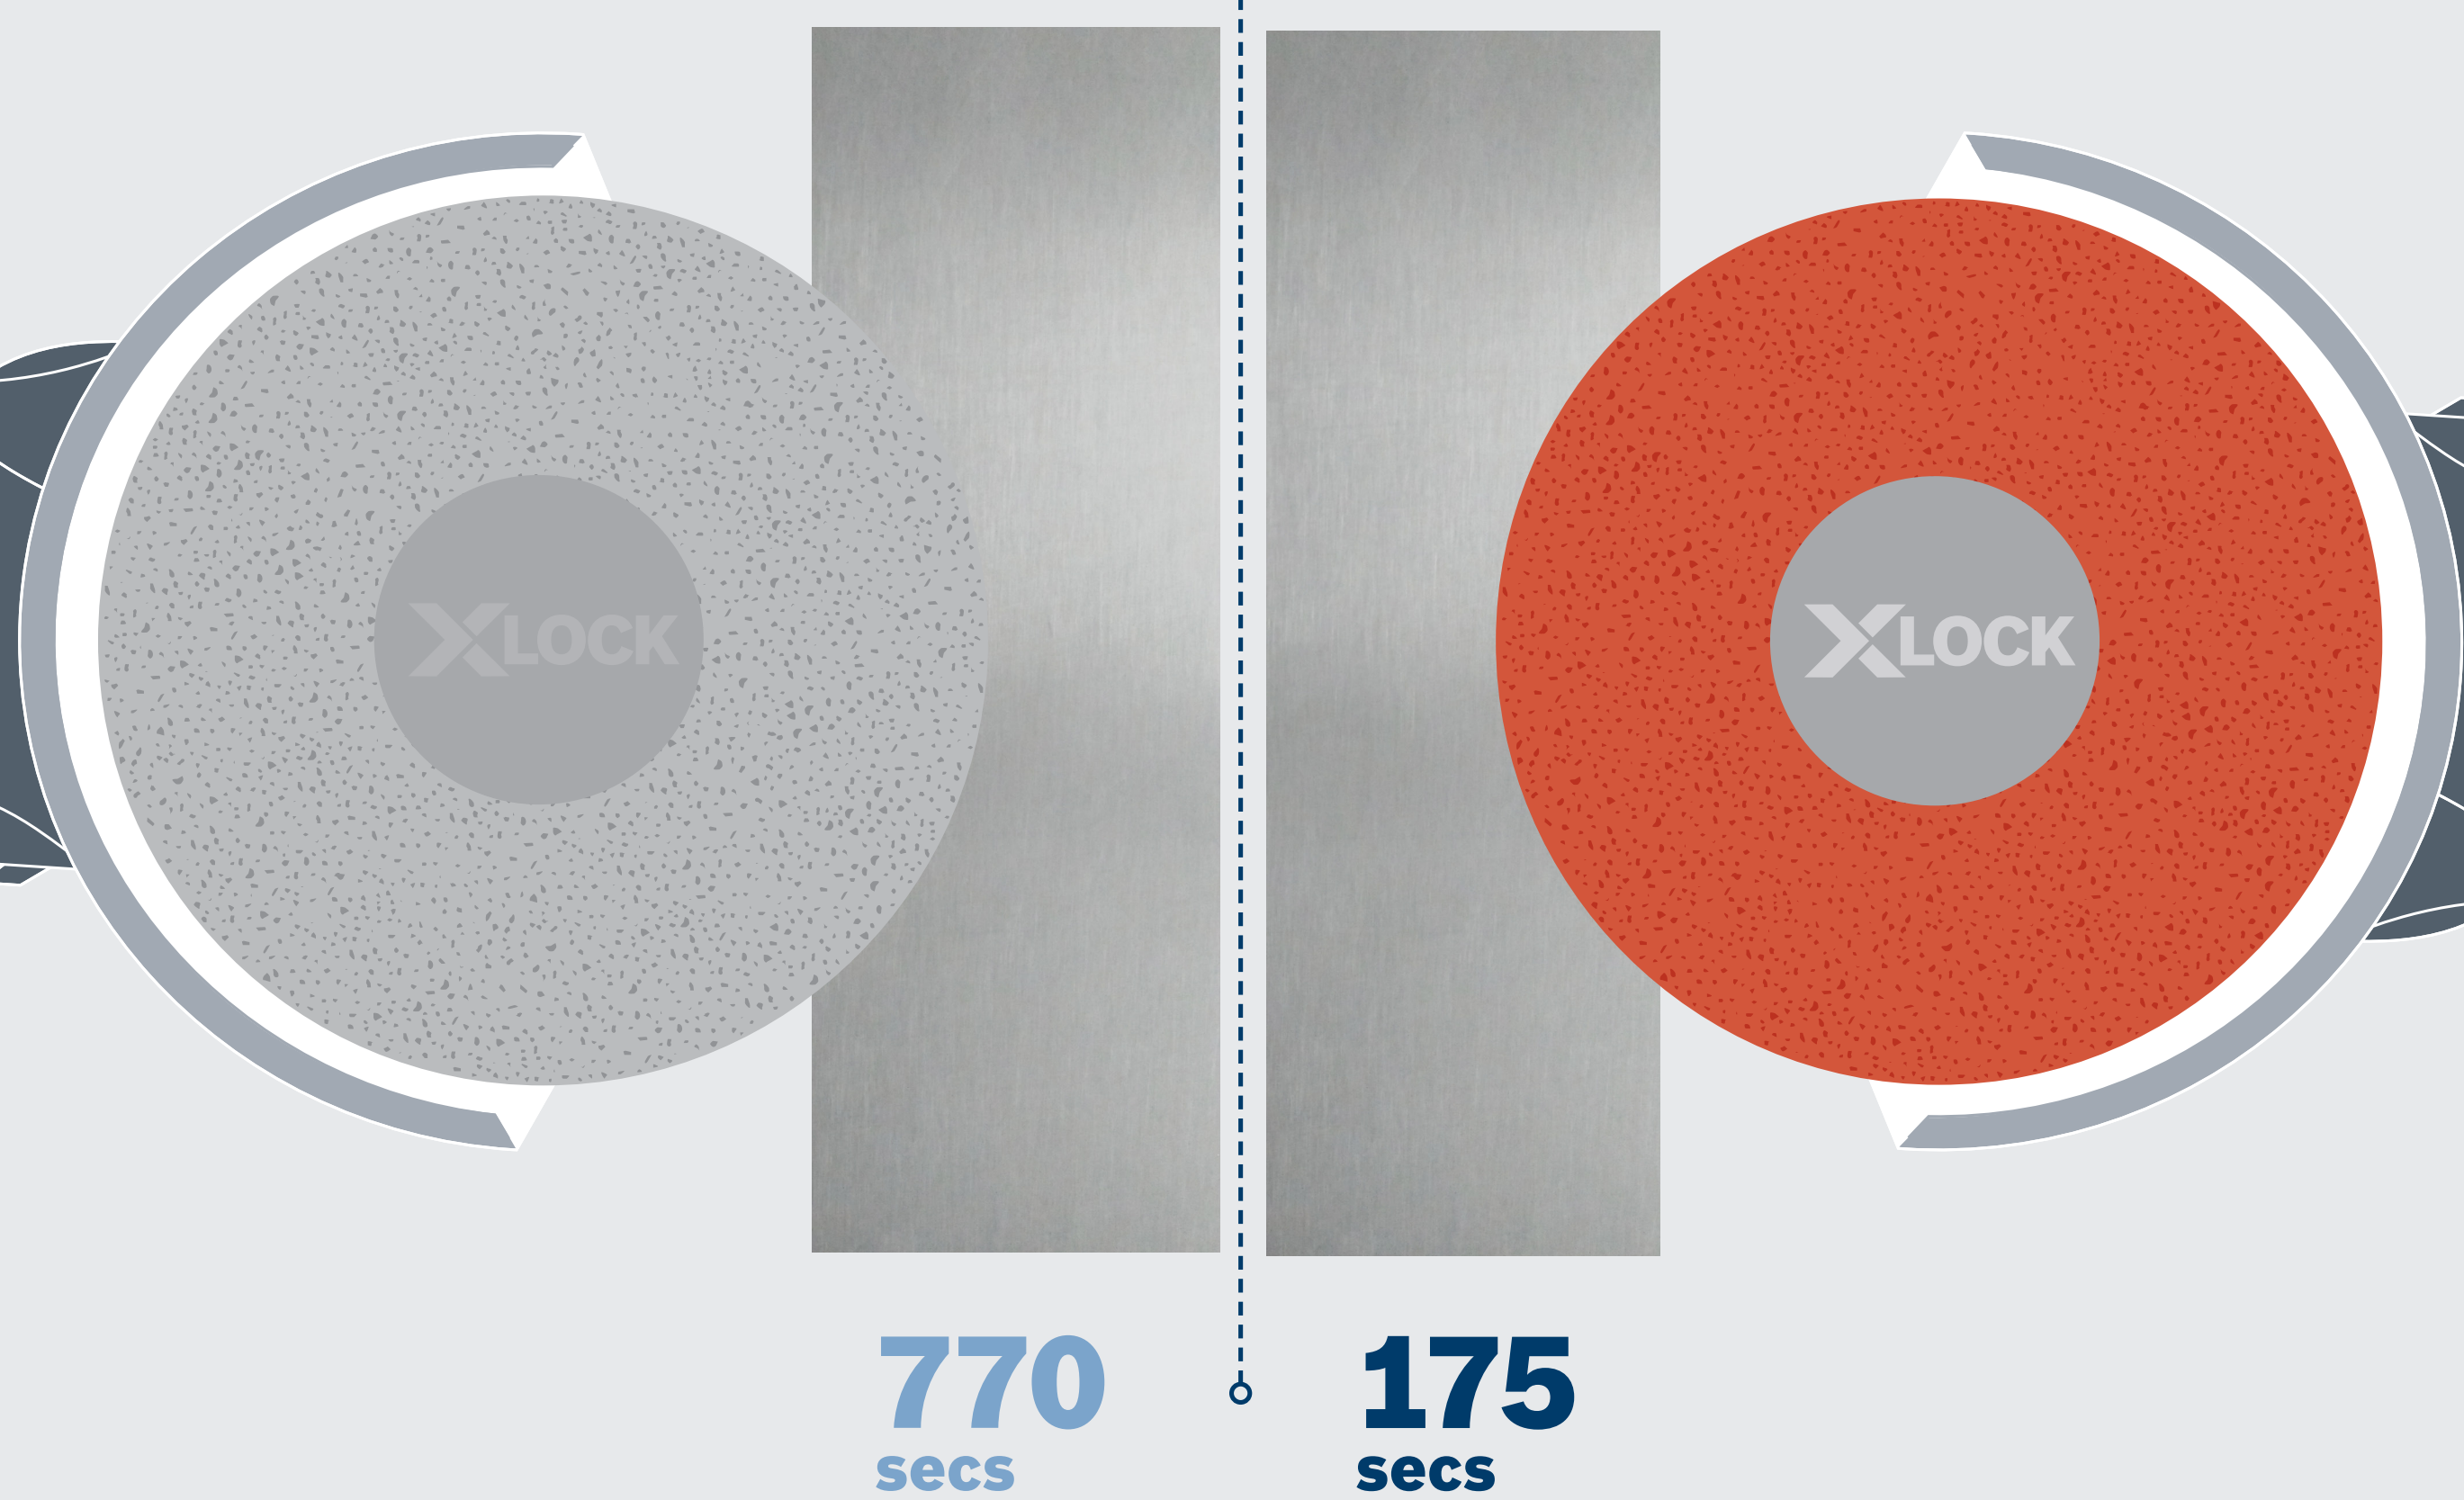

# THE PRISMA TECHNOLOGY ADVANTAGE

Grind faster for maximum efficiency

Perfectly triangular shaped grains for fast and effective grinding

## WHY PRISMA DISCS WORK FASTER

Conventional, crushed grain

FOR METAL GRINDING

Prisma Technology, shaped ceramic grain

## HOW PRISMA INCREASES PRODUCTIVITY

Standard disc

REMOVE 112g OF METAL

EXPERT Prisma Disc

Expert Prisma Disc performs typical steel plate grind 4x faster

**FASTER WORKING WITHOUT COMPROMISING ON QUALITY EQUALS HIGHER PROFITS. WORK THE EXPERT WAY, WITH PRISMA CERAMIC.**