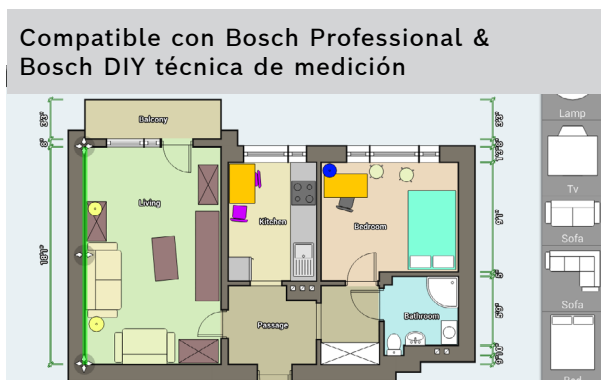

BOSCH

Invented for life

Simply.
Connected.

Floor Plan Creator

Vista general de la aplicación